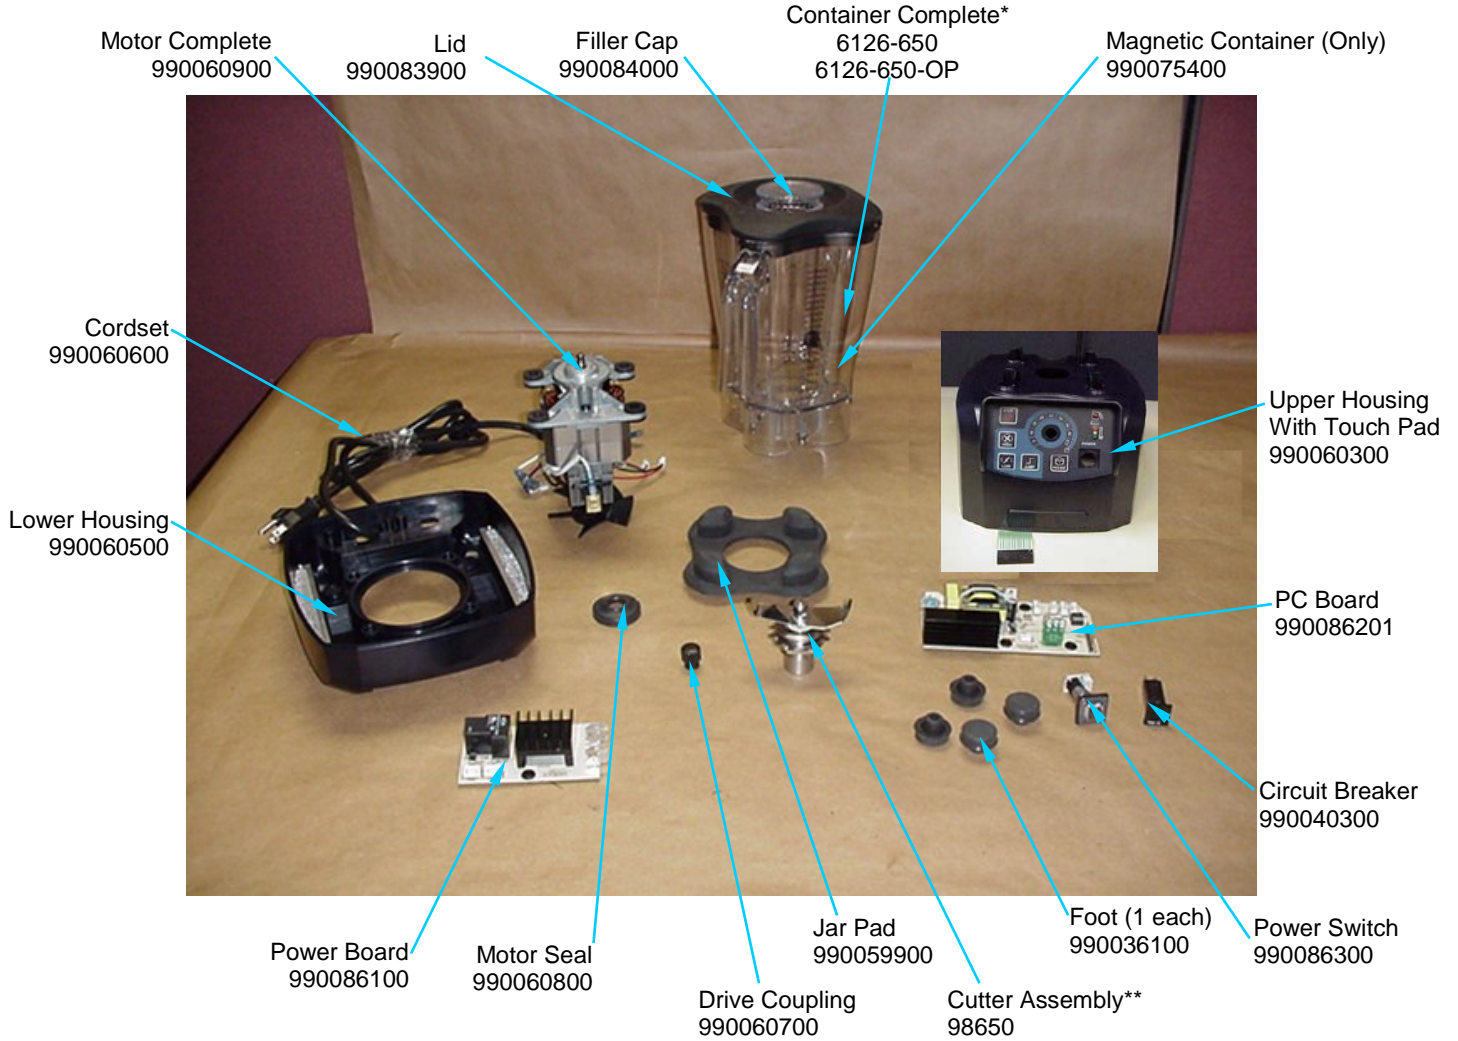

Replacement Parts

Touch Pad
990074300

**Brush Motor
Kit (2 pcs)**
990075300

Notes:

*Complete Container Includes: Cutter Assembly, Container, Lid and Filler Cap

**Cutter Assembly Includes: Blade, Lock Washer, Hex Nut, Drive Coupling Attachment and Cutter Bearing Assembly.

Accessories

48oz Container Complete*
6126-600

Counter Gasket
990126900

Container Washer
BCR100

Counter-Top Mounting Kit
CK650

 Hamilton Beach 4421 Waterfront Drive Glen Allen, VA 23060	Revision Description:	Update PC Board part number						
	Request Number:	DOC7125	Revision Date:	10/11/16	Approved by:	DOC7125		
	Issue Code(s):		Page:	3 of 3	Document #:	510012900	Rev:	X