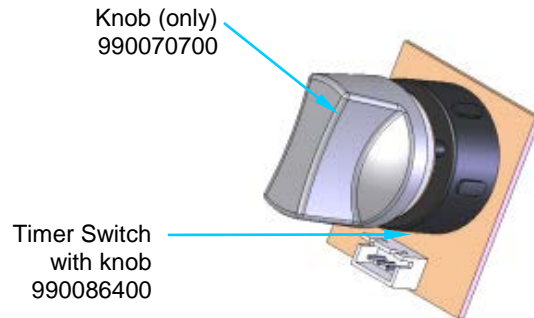

Knob (only)
990070700

Timer Switch
with knob
990086400

Hamilton Beach
Commercial Badge
990092700