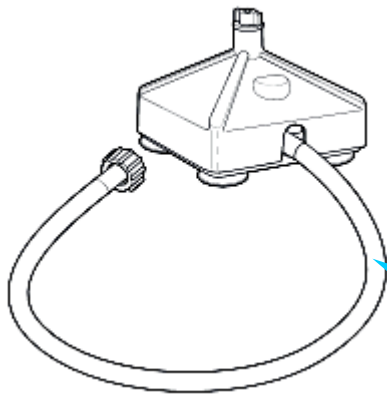

Accessories

48oz Container Complete*
6126-600

Counter Gasket
990126900

Container Washer
BCR100

Counter-Top Mounting Kit
CK650

 Hamilton Beach 4421 Waterfront Drive Glen Allen, VA 23060	Revision Description:	Update PC Board part number						
	Request Number:	DOC7125	Revision Date:	10/11/16	Approved by:	DOC7125		
	Issue Code(s):		Page:	3 of 3	Document #:	510012900	Rev:	X