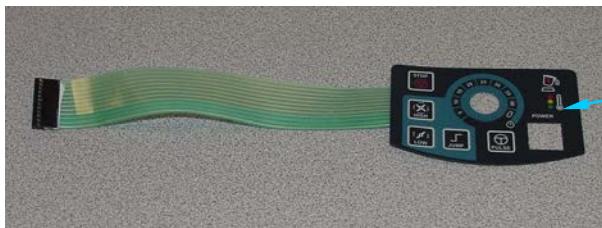

Replacement Parts

Touch Pad
990074300

**Brush Motor
Kit (2 pcs)**
990075300

Notes:

*Complete Container Includes: Cutter Assembly, Container, Lid and Filler Cap

**Cutter Assembly Includes: Blade, Lock Washer, Hex Nut, Drive Coupling Attachment and Cutter Bearing Assembly.