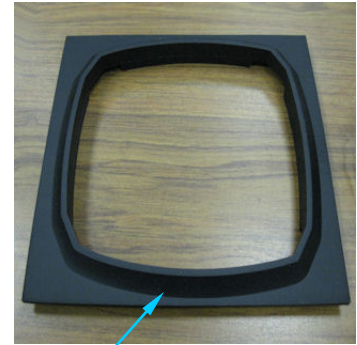

Counter Gasket
990126900